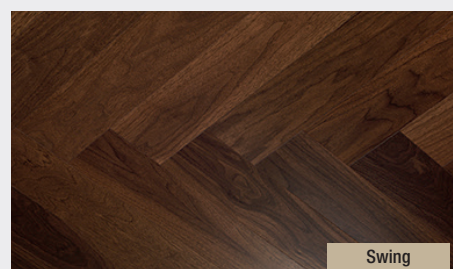

Smoked Walnut

PODLAHA SE VZOREM – OŘECHY