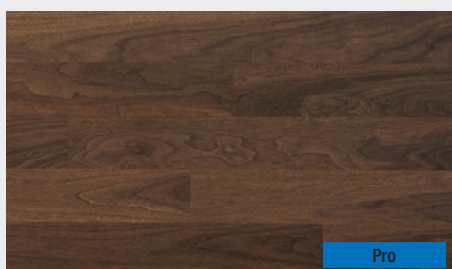

European Oak Premium

Swing

Ivory Oak Premium

Swing

Ivory Oak Rustic Light

WALNUTS – OŘECHY

Pro

Smoked Walnut