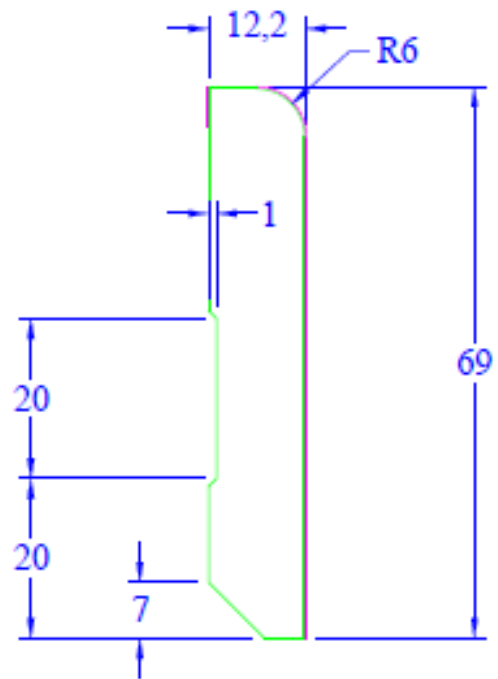

PAR-PLT-F-12X0080X2150-----FINEER  
*veneer skirtings*

PAR-**PLT**-P-12X0069X2150-----00WIT  
***paintable skirtings***  
*white paint/foil, similar to RAL 9010*

PAR-INC-F-13X0048X2150-----FINEER  
*veneer profiles*