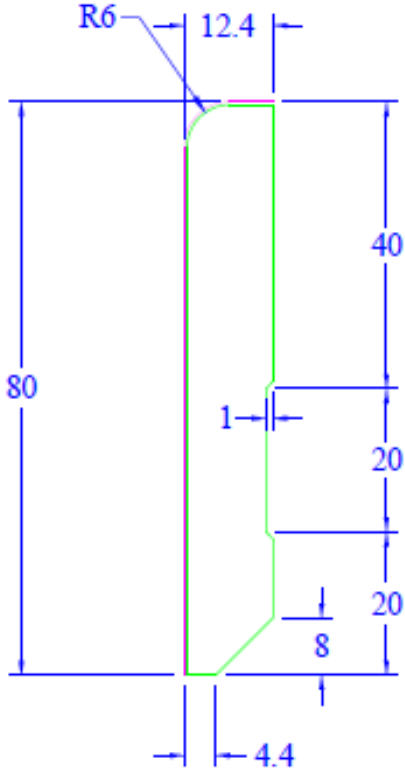

PAR-PLT-F-12X0080X2150-----FINEER  
*veneer skirtings*

PAR-**PLT**-P-12X0069X2150-----00WIT  
***paintable skirtings***  
*white paint/foil, similar to RAL 9010*

PAR-INC-F-13X0048X2150-----FINEER  
*veneer profiles*